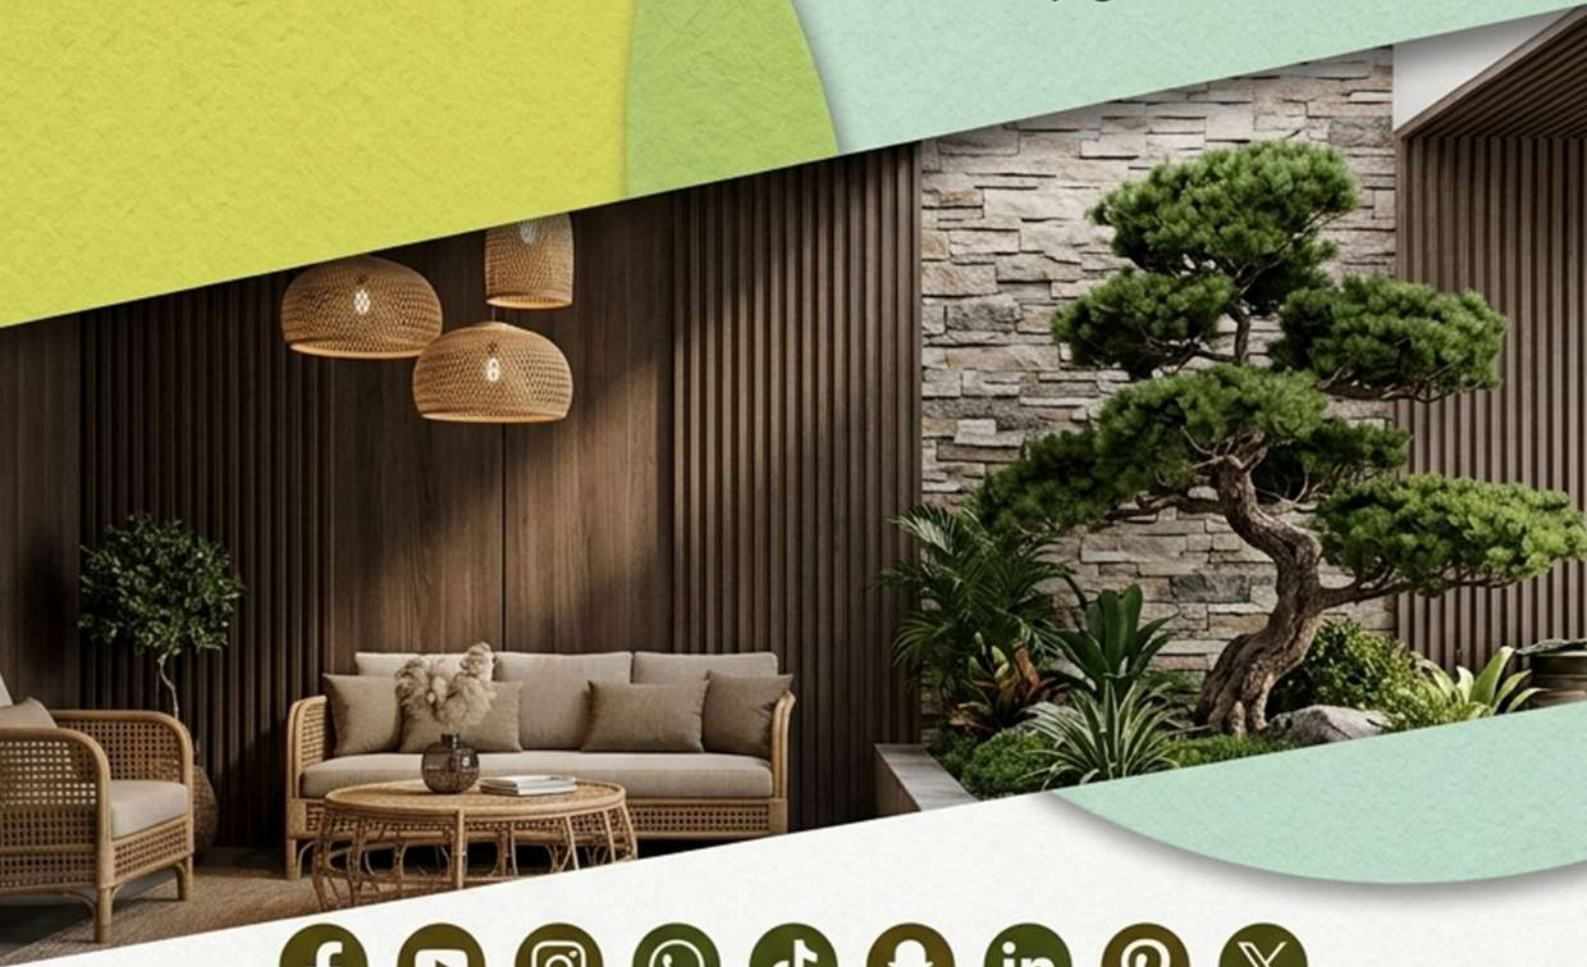

GREEN TOUCH

Stay green

FOLLOW US ON

www.greentouchuae.com

SILVER GRAY

TOP VIEW

FRONT VIEW

SIDE VIEW

Enhance your exterior space with premium durability and timeless aesthetics.

WPC Co-Extrusion

Wall Cladding (Outdoor) – SILVER GRAY

Enhance your exterior spaces with our premium WPC Co-Extrusion Wall Cladding in a timeless Antique finish. Designed for durability and modern aesthetics, this cladding offers the perfect blend of classic wood appearance and advanced protection technology.

The co-extrusion layer provides an extra shield against harsh weather conditions, ensuring long-lasting color, resistance to fading, and protection from moisture, termites, and UV rays. Its antique tone brings a warm, vintage-inspired charm, making it ideal for outdoor walls, facades, balconies, gardens, and commercial spaces.