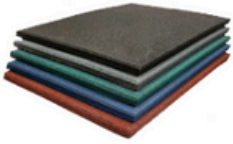

Grey

Teak

Redwood

Coffee

WPC Cladding (Indoor/Outdoor)

Weather resistance

Easy installation

No Maintenance

High Durability

UV resistance

Eco friendly

Flooring

Comfort for Gym & High-Traffic Areas.

Classic V.Groove Tiles

Interlocking Tiles

EPDM Tiles

Laminated Tiles

Laminated Interlocking Tiles

Premium Tilers

Hexagon Tilers

Rubber Rolls

Ballistic Tilers

EPDM Sandwich Tilers

EPDM Rolls

Grey Color Rolls

Rubber Gym Tile

Rubber Gym Roll

Rubber Tracks Indoor/Outdoor

Eva Sports Mat

Sports Flooring

Vinyl Flooring Roll/ Planks

Artificial Hedge