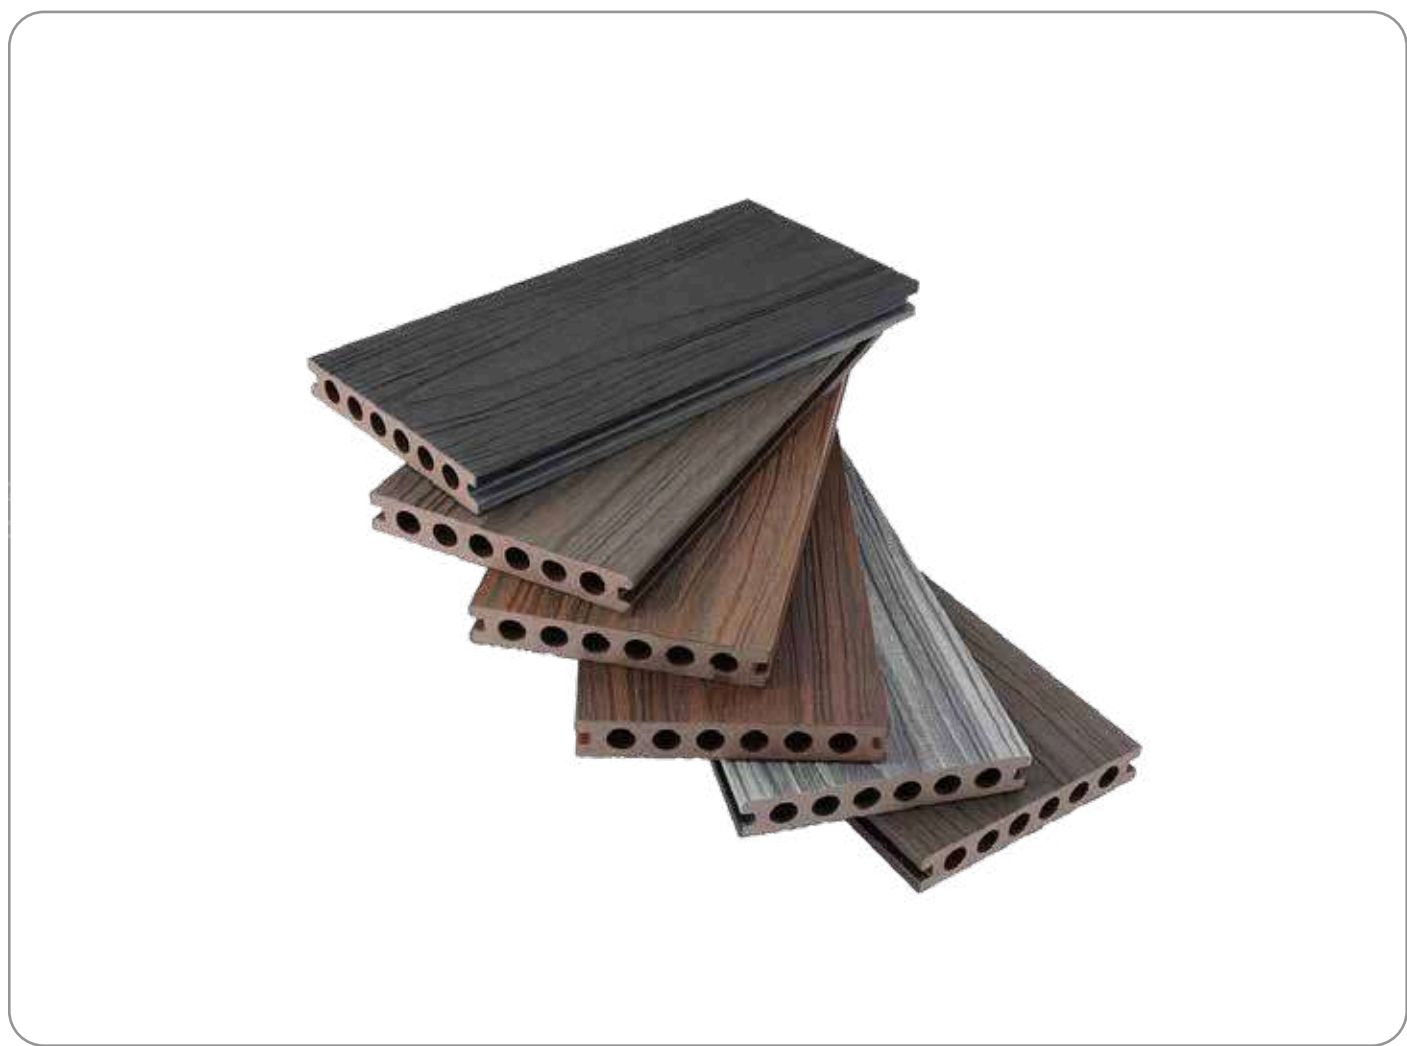

Grey

Teak

Redwood

Coffee

WPC Cladding (Indoor/Outdoor)

Weather resistance

Easy installation

No Maintenance