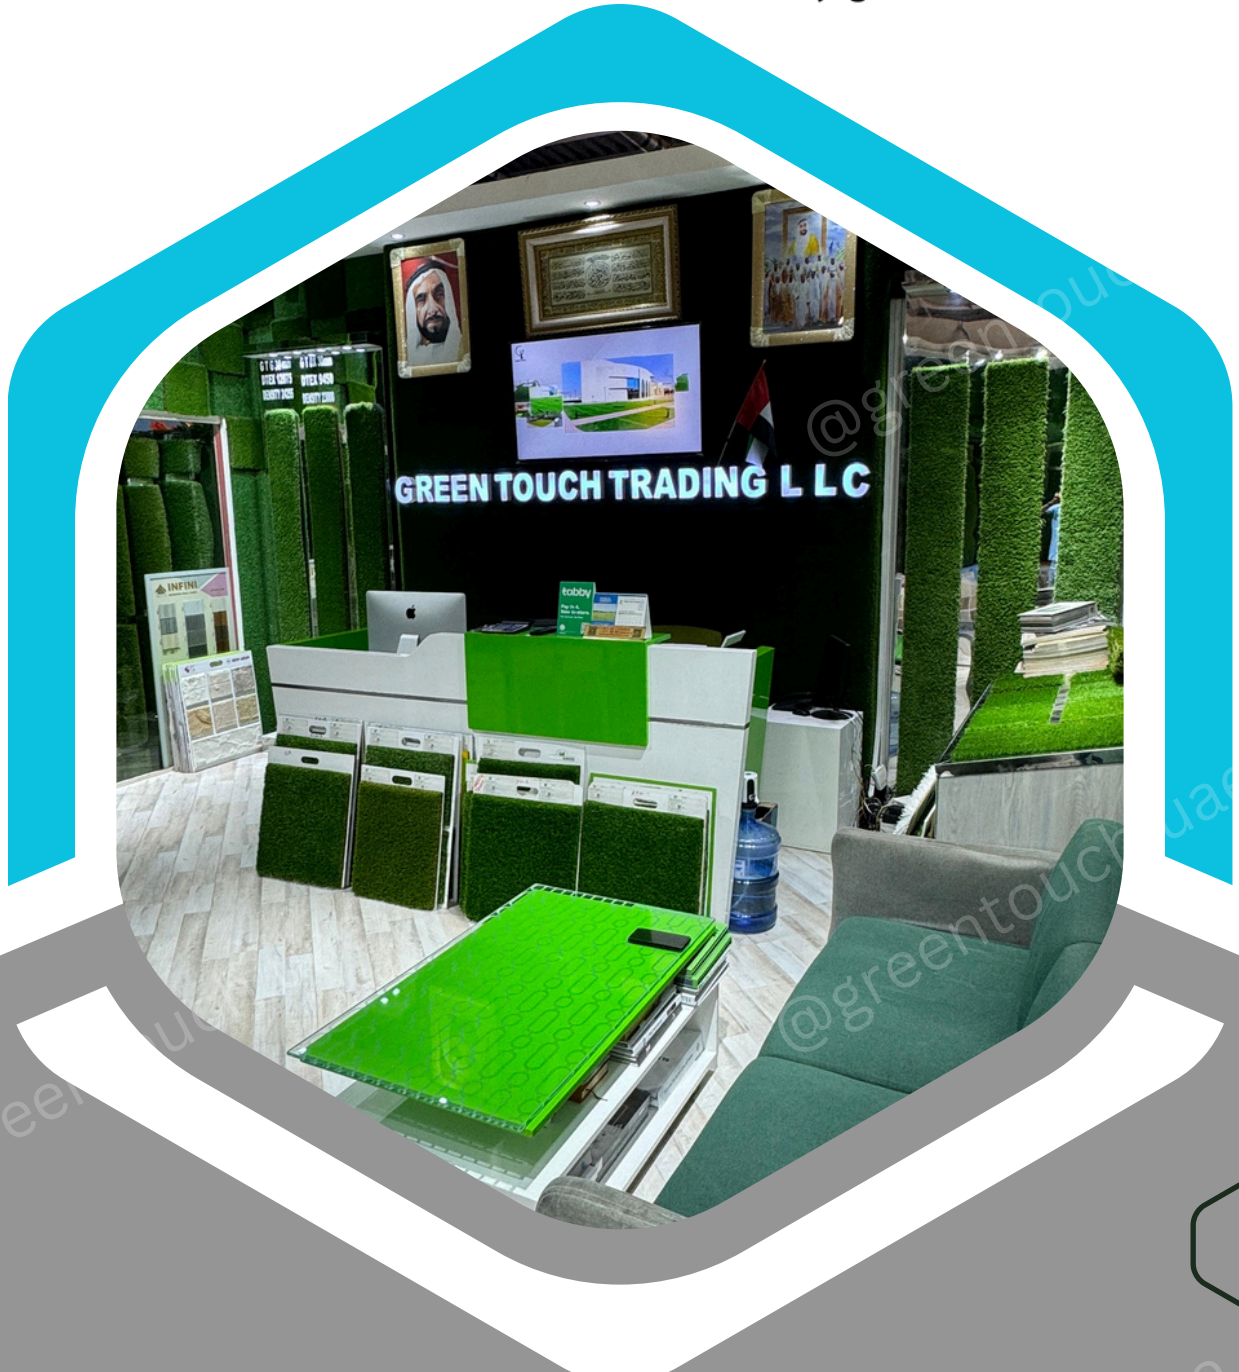

GREEN TOUCH

Stay green

PRODUCT CATALOGUE

www.greentouchuae.com

About Us

Welcome to Green Touch, your trusted partner in landscaping excellence! For the past many years, we've been dedicated to providing top-quality landscape products that transform outdoor spaces into breathtaking havens. At Green Touch, with a commitment to quality, sustainability, and customer satisfaction, we strive to exceed expectations in every project we undertake. Join us in creating landscapes that not only enhance aesthetics but also enrich lives. Discover the difference with Green Touch – where innovation meets nature's beauty.