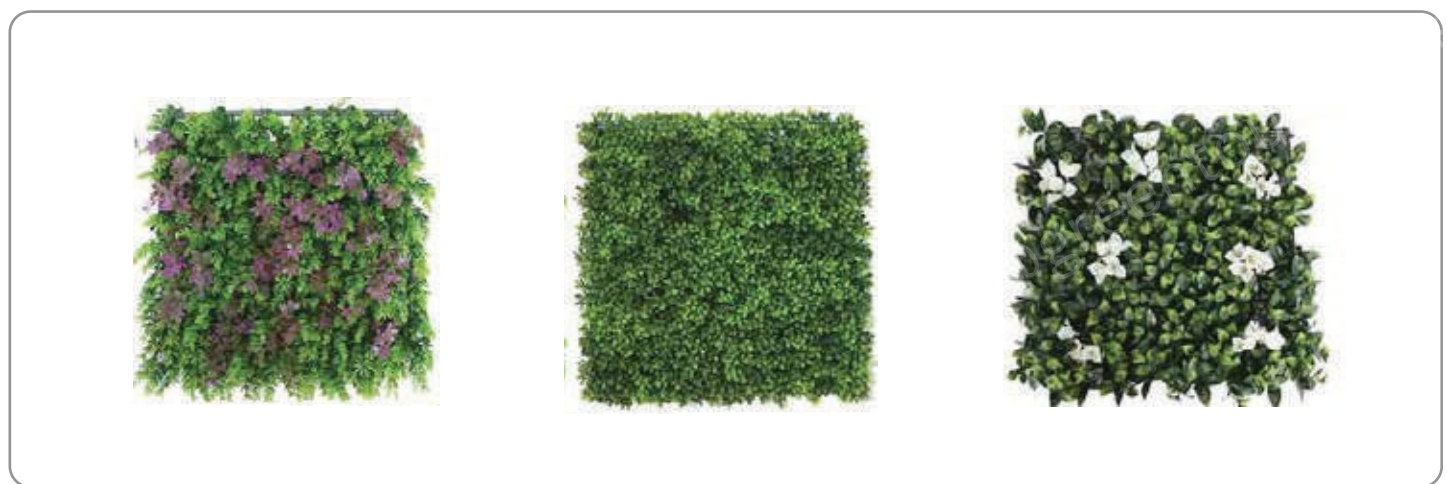

Pet and Child friendly

Chemical free

Eco friendly

UV stabilised

Types of Artificial Hedge:

Fixed Square Hedge
50cm * 50cm

Thank you

Dubai