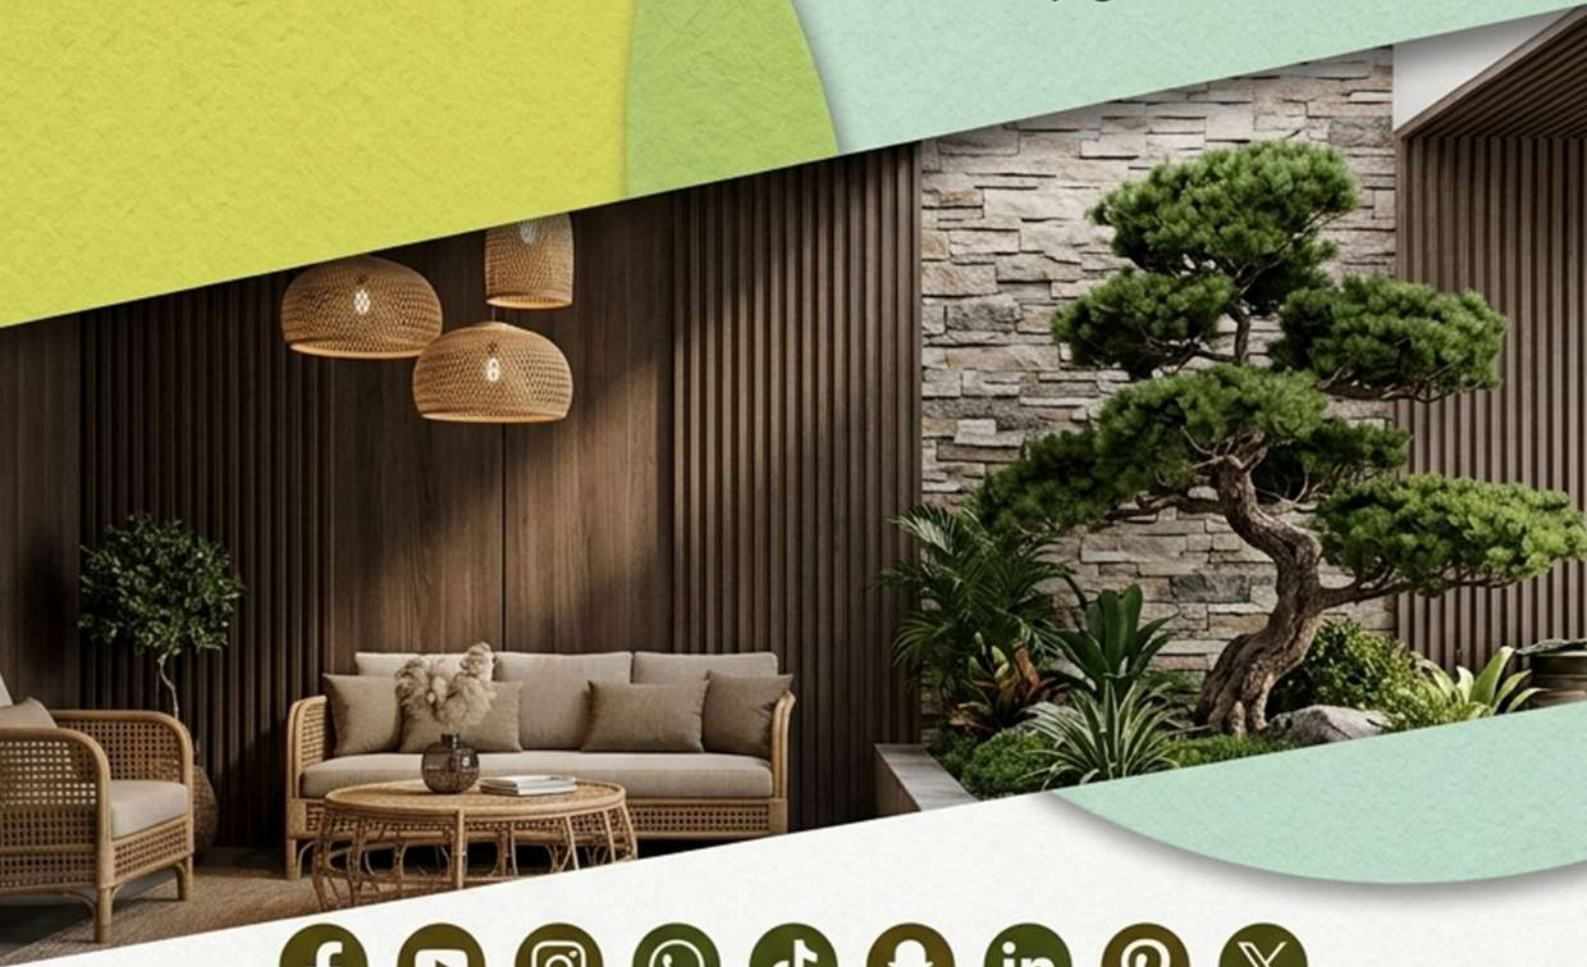

GREEN TOUCH

Stay green

FOLLOW US ON

www.greentouchuae.com

TOP VIEW

FRONT VIEW

SIDE VIEW

Enhance your exterior space with premium durability and timeless aesthetics.

WPC Co-Extrusion Wall Cladding (Outdoor) – BLACK

Enhance your exterior spaces with our premium WPC Co-Extrusion Wall Cladding in a timeless Antique finish. Designed for durability and modern aesthetics, this cladding offers the perfect blend of classic wood appearance and advanced protection technology.

The co-extrusion layer provides an extra shield against harsh weather conditions, ensuring long-lasting color, resistance to fading, and protection from moisture, termites, and UV rays. Its antique tone brings a warm, vintage-inspired charm, making it ideal for outdoor walls, facades, balconies, gardens, and commercial spaces.